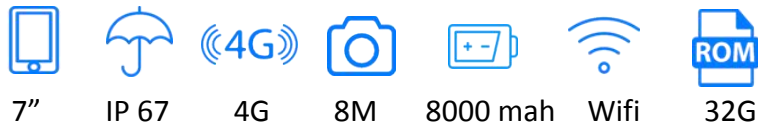

Rugged Tech T4 Pro

Rugged Tablet

Features

- Android 6.0 /Windows
- 7 inch screen
- 4G
- IP67

Rugged Tablet T4 pro is first 7 inch rugged tablet supporting dual OS - Android 6 or Windows 10 . With lots of different data capture ways like 4G LTE , WIFI , Bluetooth, NFC , it is the perfect tool to work in the field ,and we have prepare the strong vehicle mount for the device , which make it perfect to use in Fleet management

Rugged Tablet T4

Accessories

Standard

AC adapter

USB cable

PHYSICAL CHARACTERISTICS

Dimension	215.56*135.8*18.9 mm
Display	7 .0" 16:10 1200*1920 HD
Batteries	0000 mah
Expansion slots	1 x micro USB 1 x 3.5mm headphone Support OTG

PERFORMANCE CHARACTERISTICS

CPU	Intel Baytrail-T(Quad-core),Z8350 max
1.84GHz	
RAM	2 GB RAM
Storage	32 GB

PROGRAMMING ENVIRONMENT

Operating system Windows 10 /Android 6.0

USER ENVIRONMENT

Operating Temp.	-20 ° C to 60 ° C
Store Temperature:	-30 ° C to 70 ° C
Drop Height:	100cm
composite wood floors, in operation status	
Humidity:	95% Non-
Condensing	